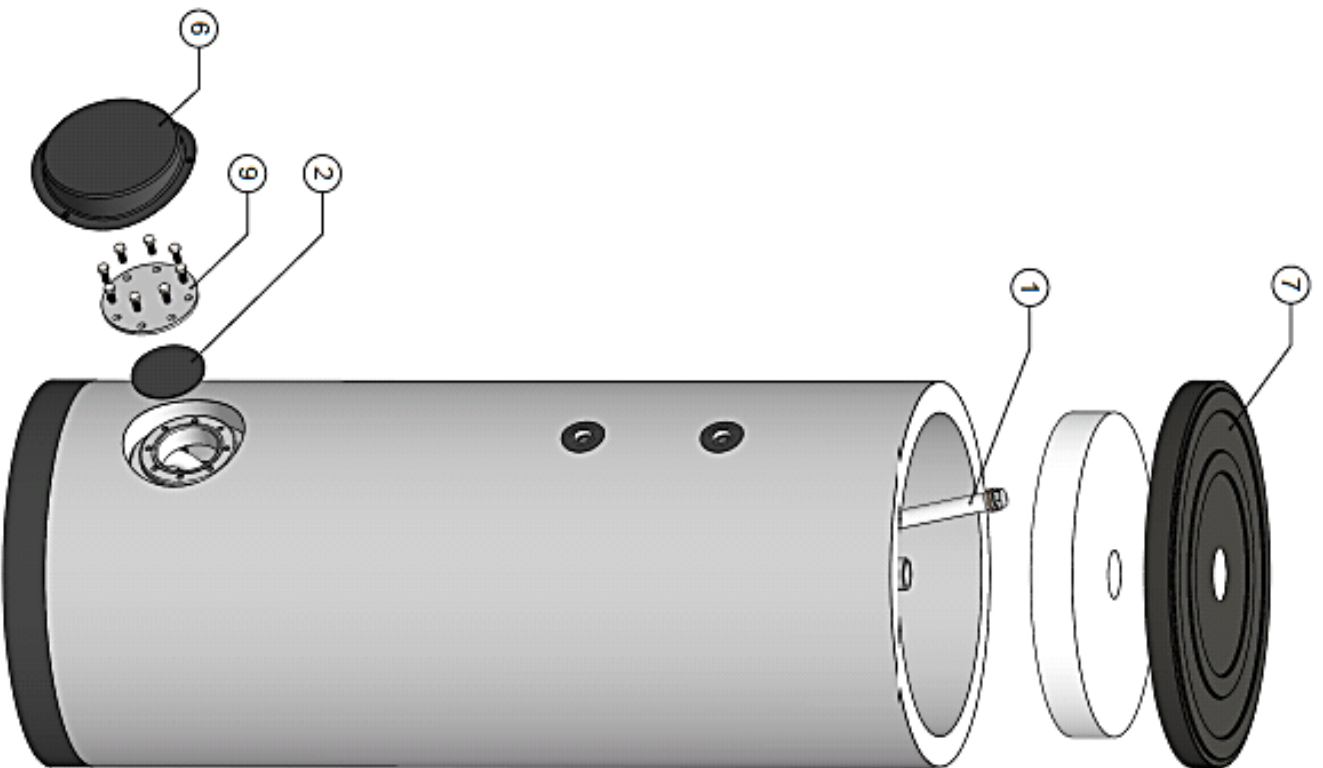

Spares Parts List

SIVS66 - 220 GE from 1-6-2016

Nr.	Description of Item	Item Comments	Refer To Drawing on					
			Page 2	Page 3				
			SIVS66GE	SIVS100GE	SIVS110GE	SIVS130GE	SIVS165GE	SIVS220GE
1	Anode	Anode IT	LV312657	-				
		Anode Magnesium 800mm 1¼"	-	LV338103	-	-	-	-
		Anode Magnesium 970mm 1¼"	-	-	LV301639	-	-	-
		Anode Magnesium 1360mm 1¼"	-	-	-	LV301641	LV301641	LV301641
	Flexible Anode	Anode Magnesium Flex 1¼"	-	LV301727				
2	Inspection Door Gasket	Gasket Clean Out (L)	LV312658	-				
		Gasket Flange	-	LV301535		LV301536		
6	Clean out door Cover Front	Cover Front	LV312661	LV304507				
7	Top Cover Jacket	Cover Jacket	LV312667	LV312778		LV312779		
8	Complete Insulation Package including Top cover Jacket above	Insulation I2-300 ALU (L)	LV312654	-				
		Insulation I1-400 ALU	-	LV312709	-			
		Insulation I1-500 ALU	-	LV312710		-		
		Insulation I1-600 ALU	-	-		LV312711	-	
		Insulation I1-750 ALU	-	-			LV312712	-
		Insulation I1-1000 ALU	-	-				LV312713
9	Inspection Door	Clean Out Flange (L)	LV312659	-				
		Flange	-	LV301517		-		
			-	-		LV301534		

LINEAR TOLERANCES UNLESS NOTED DECIMALS ± 0.1mm / ANGLES ± 2°		REVERSE BY COMPUTER ONLY		AM PROJ.		SCALE					
SIDE TOLERANCES SHAPE AND PLACE TOLERANCES SEE NEN-ISO 1101		SEE NEN-ISO 408 SEE NEN-ISO 1101								A4 SIZE SIVS 100-220	
										MATERIAL	
										-	
										FINISH SPEC.	
										-	
										PART NUMBER	
										EVD-0079	
0	RELEASE	7962	MS	220114							
REV	CHANGES	CHG. NO.	BY	DATE	CH						